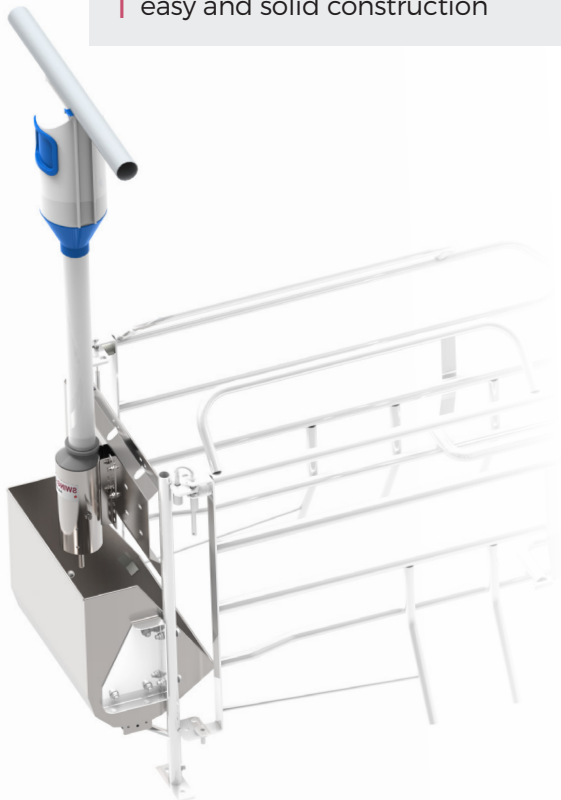

SWING FEEDER

AD LIBITUM SOW FEEDER

- | for sows in farrowing and gestation units
- | ad libitum feeding
- | sow eats **when** and **how** much she wants
- | feed available for 24/7
- | reduced feed waste
- | small portions of fresh feed
- | easy reactive trigger
- | adapted to different types of feed
- | easy and solid construction

OPTIONS
SWING FEEDER
WITH WINDOW

SWINGFeeder
AdLib Sow Feeder

new

| AD LIBITUM | REDUCED FEED WASTE | INCREASED SOW INTAKE | STRESS - FREE BREADING

ADJUSTABLE LEVEL

- | Precise amount of feed released with each trigger movement
- | Adapted to individual sow behavior

INTERNAL FUNNEL

- | Better feed flow regardless feed type (pellet or meal)
- | Eliminates edge bridging

EASY REACTIVE TRIGGER

- | The trigger moves in EVERY direction. (Not only side to side or front/back) => resulting in instinctual feed release

EASY AND SOLID CONSTRUCTION

- | Round shape, no corners
- | Simple form, minimum joints
- | Animal friendly form
- | Firm construction

EASY INSTALLATION

- | Multiple mounting spots allow easy installation to existing crates
- | Many bean holes assure solid and fixed mounting