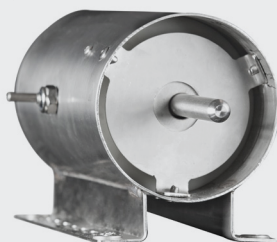

SWING FEEDER

AD LIBITUM SOW FEEDER

- | for sows in farrowing and gestation units
- | ad libitum feeding
- | sow eats **when** and **how** much she wants
- | feed available for 24/7
- | reduced feed waste
- | small portions of fresh feed
- | easy reactive trigger
- | adapted to different types of feed
- | easy and solid construction

OPTIONS
SWING FEEDER
WITH WINDOW

SWINGFeeder
AdLib Sow Feeder

new

| AD LIBITUM | REDUCED FEED WASTE | INCREASED SOW INTAKE | STRESS - FREE BREADING

ADJUSTABLE LEVEL

- | Precise amount of feed released with each trigger movement
- | Adapted to individual sow behavior

INTERNAL FUNNEL

- | Better feed flow regardless feed type (pellet or meal)
- | Eliminates edge bridging

EASY REACTIVE TRIGGER

- | The trigger moves in EVERY direction. (Not only side to side or front/back) => resulting in instinctual feed release

EASY AND SOLID CONSTRUCTION

- | Round shape, no corners
- | Simple form, minimum joints
- | Animal friendly form
- | Firm construction

EASY INSTALLATION

- | Multiple mounting spots allow easy installation to existing crates
- | Many bean holes assure solid and fixed mounting