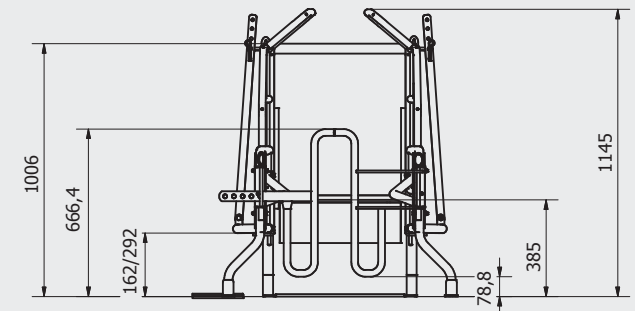

Covered trough with lateral sheets with mounting spots allowing to install different feeders and drinkers

Possibility to widen the crate at the front

Deep and broad trough strengthened with the rod

Possible to adjust length of the crate thanks to swapping the backside

Possible to widen the rear part of the crate - adjustable backside

Anti-crush internal flipper bars reduces piglets losses

Optimal backside shape allows safe birth giving and ease sow treatment

Adjustable external side bars enhance piglets access to the udder and allow modifications for different sized sow and gilts

Feet of the crate made of stainless steel 1.4301 - resistant to acids

new

DIMENSIONS

Polnet Sp. z o.o. i Wspólnicy
Spółka Komandytowa

ul. Sowia 13B
62-080 Tarnowo Podgórne, Poland

tel: + 48 61 657 67 00
fax: +48 61 657 67 67