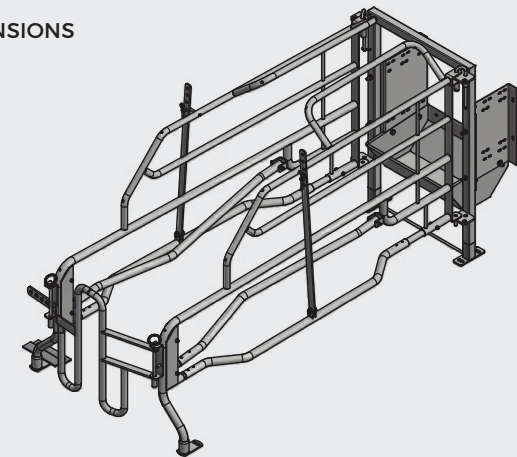

DIMENSIONS

Polnet Sp. z o.o. i Wspólnicy
Spółka Komandytowa

ul. Sowia 13B
62-080 Tarnowo Podgórne, Poland

tel: + 48 61 657 67 00
fax: +48 61 657 67 67

Export Department:
+48 600 461 134, +48 662 027 069

Belgium Department:
+32 485 51 84 97
Austrian Department:
+43 676 56 11 288

office@polnet.pl
www.polnet.pl