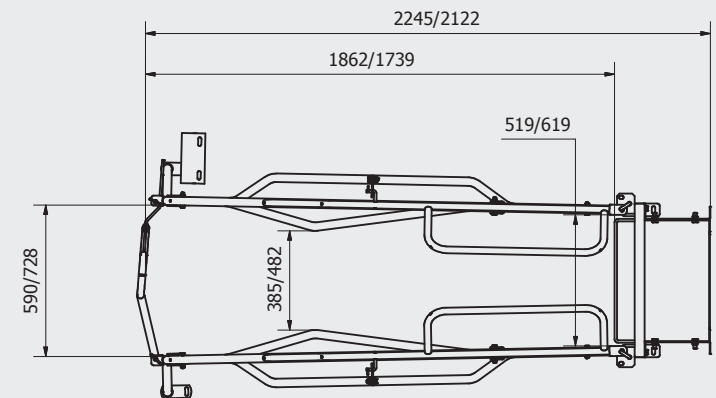

DIMENSIONS

Polnet Sp. z o.o. i Wspólnicy
Spółka Komandytowa

ul. Sowia 13B
62-080 Tarnowo Podgórne, Poland

tel: + 48 61 657 67 00
fax: +48 61 657 67 67

Export Department:
+48 600 461 134, +48 662 027 069

Belgium Department:
+32 485 51 84 97
Austrian Department:
+43 676 56 11 288

office@polnet.pl
www.polnet.pl