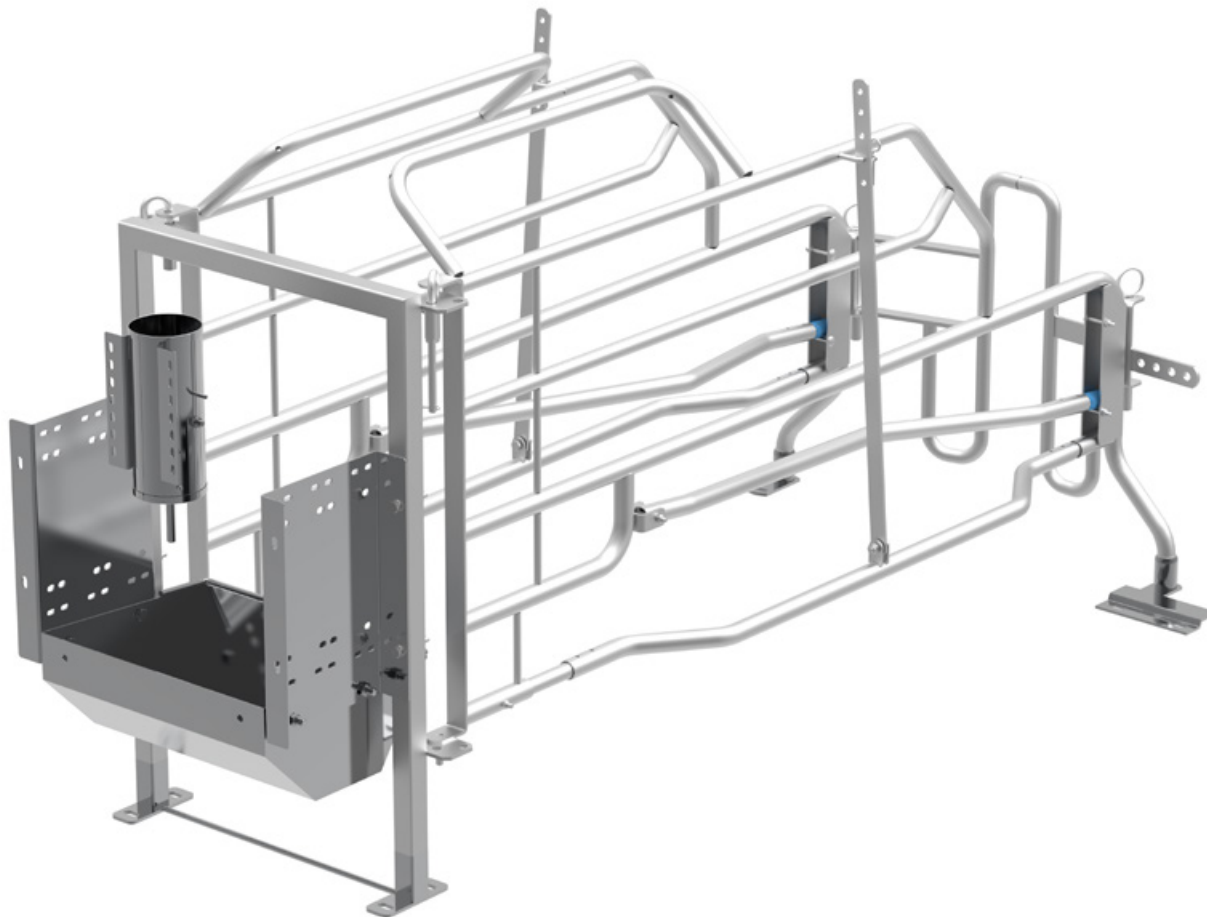

new

DIMENSIONS

Polnet Sp. z o.o. i Wspólnicy
Spółka Komandytowa

ul. Sowia 13B
62-080 Tarnowo Podgórne, Poland

tel: + 48 61 657 67 00
fax: +48 61 657 67 67

Export Department:
+48 600 461 134, +48 662 027 069

Belgium Department:
+32 485 51 84 97
Austrian Department:
+43 676 56 11 288

office@polnet.pl
www.polnet.pl