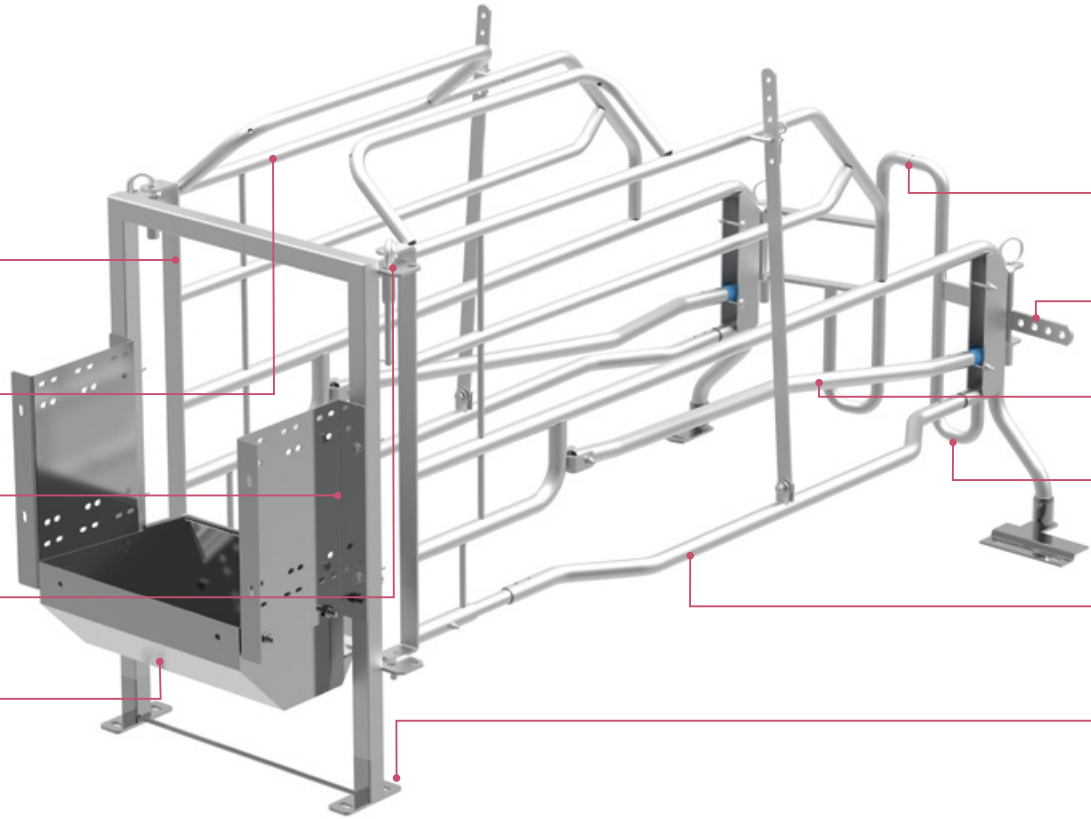

FARROWING CRATE P4

HIGHEST CARE FOR THE PIGLETS | COMFORT FOR THE SOW

new

Front as an open space without limitations.
Possible to assemble:
- feed dispenser
- feeders
- water pipe

Compact and solid structure of the crate

Covered trough with lateral sheets with mounting spots allowing to install different feeders and drinkers

Possibility to widen the crate at the front

Deep and broad trough strengthened with the rod

Possible to adjust length of the crate thanks to swapping the backside

Possible to widen the rear part of the crate - adjustable backside

Anti-crush internal flipper bars reduces piglets losses

Optimal backside shape allows safe birth giving and ease sow treatment

Adjustable external side bars enhance piglets access to the udder and allow modifications for different sized sow and gilts