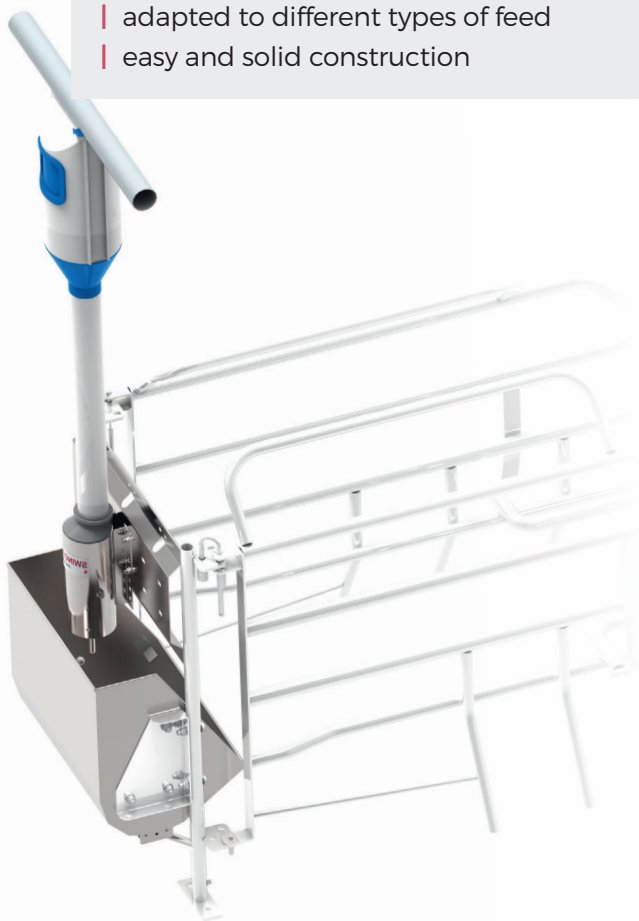

SWING FEEDER

AD LIBITUM SOW FEEDER

- | for sows in farrowing and gestation units 
- | ad libitum feeding
- | sow eats **when** and **how** much she wants
- | feed available for 24/7
- | reduced feed waste
- | small portions of fresh feed
- | easy reactive trigger
- | adapted to different types of feed
- | easy and solid construction

new 

| AD LIBITUM | REDUCED FEED WASTE | INCREASED SOW INTAKE | STRESS - FREE BREEDING 

ADJUSTABLE LEVEL

- | Precise amount of feed released with each trigger movement
- | Adapted to individual sow behavior

INTERNAL FUNNEL

- | Better feed flow regardless of feed type (pellet or meal)
- | Eliminates edge bridging

EASY REACTIVE TRIGGER

- | The trigger moves in EVERY direction. (Not only side to side or front/back) => resulting in instinctual feed release

EASY AND SOLID CONSTRUCTION

- | Round shape, no corners
- | Simple form, minimum joints
- | Animal friendly form
- | Firm construction

EASY INSTALLATION

- | Multiple mounting spots allow easy installation to existing crates
- | Many bolt holes assure solid and fixed mounting