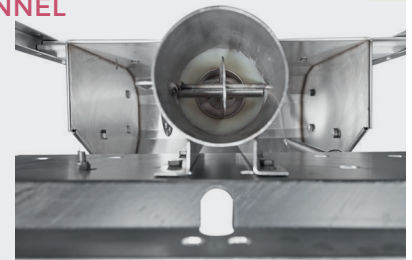

SWING FEEDER

AD LIBITUM SOW FEEDER

- | for sows in farrowing and gestation units 
- | ad libitum feeding
- | sow eats **when** and **how** much she wants
- | feed available for 24/7
- | reduced feed waste
- | small portions of fresh feed
- | easy reactive trigger
- | adapted to different types of feed
- | easy and solid construction

new 

| AD LIBITUM | REDUCED FEED WASTE | INCREASED SOW INTAKE | STRESS - FREE BREEDING 

ADJUSTABLE LEVEL

- | Precise amount of feed released with each trigger movement
- | Adapted to individual sow behavior

INTERNAL FUNNEL

- | Better feed flow regardless of feed type (pellet or meal)
- | Eliminates edge bridging

EASY REACTIVE TRIGGER

- | The trigger moves in EVERY direction. (Not only side to side or front/back) => resulting in instinctual feed release

EASY AND SOLID CONSTRUCTION

- | Round shape, no corners
- | Simple form, minimum joints
- | Animal friendly form
- | Firm construction

EASY INSTALLATION

- | Multiple mounting spots allow easy installation to existing crates
- | Many bolt holes assure solid and fixed mounting