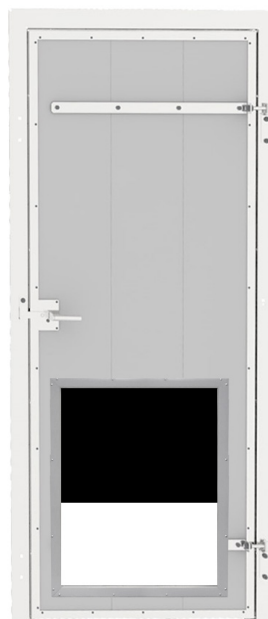

DURABLE AND VERY SOLID LIVESTOCK DOORS

We offer you durable and very solid LIVESTOCK DOORS.

The door leaf is completely filled with PVC.

The door has fittings, frame and hinges made of reliable acid-proof stainless steel.

- | Intended for use inside the farm.
- | Available in right or left version.
- | Custom size door available on request

AVAILABLE VERSIONS: LIVESTOCK DOORS

SOLID

WITH WINDOW

WITH VENTILATION GAP AND LATCH

STANDARD DIMENSIONS:

INTERNAL DOORS PVC 35 mm gravity handle	Size [mm]:
	1000 x 2200 (space in a wall - 1050 x 2235)
	1000 x 2000
	900 x 2000
	800 x 2000
	700 x 2000
window - 400 x 400	

Internal doors equipped with gravity handle.

EXTERNAL DOORS sandwich panel 40 mm handle lock	Size [mm]:
	1000 x 2200 (space in a wall - 1050 x 2235)
	1000 x 2000
	900 x 2000
	800 x 2000
	700 x 2000
window - 400 x 400	

External doors equipped with standard handle and lock.