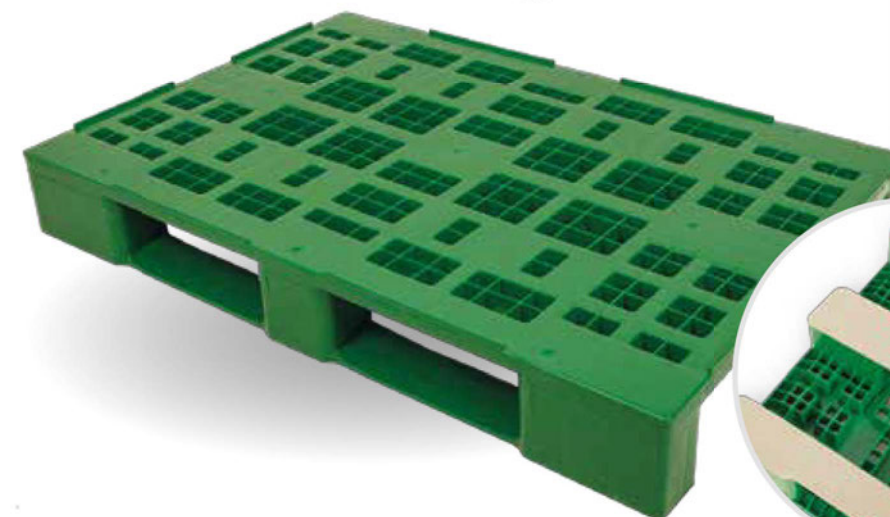

Cod. 0410004.02

Outside dimensions: 30x30x h.5,5 cm
Capacity: 30 eggs (60/65 g)
Weight: 0,145 kg
Shipping capacity: 55.000 pieces per 20 ft cnt

PLASTIC EGG TRAY - 5x4

Cod. 0411005

Outside dimensions: 30x30x h.5,5 cm
Capacity: 20 eggs (over 80 g)
Weight: 0,178 kg
Shipping capacity: 51.000 pieces per 20 ft cnt

EGGS CARGO SYSTEM®

DIVIDER - 120x90 cm

Cod. 0420011.01

PALLET - 120x90 cm

Cod. 0420001

RFID - chip for track&trace