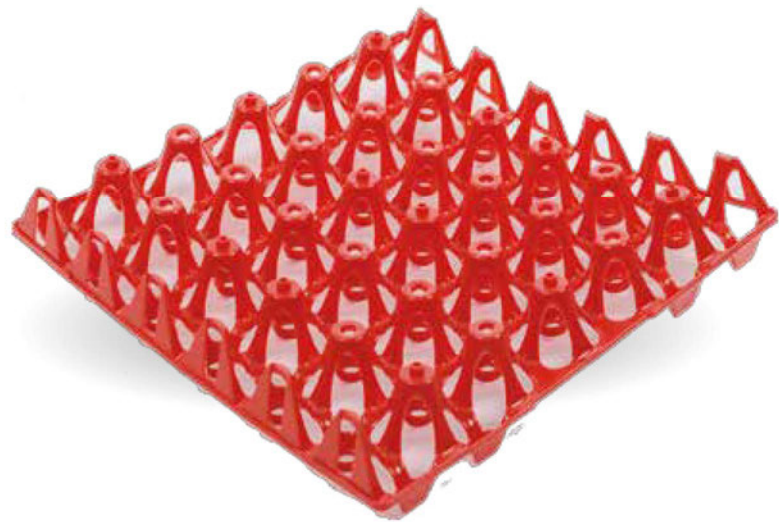

LINDAMATIC - 360 EGGS

Cod. 0401001

Dimensions: 68x37x36 cm
Capacity: 360 eggs
Weight: 2,5 kg
Load resistance: 300 kg
Shipping capacity: 800 pieces + 24.000 egg trays
cartons per 20 ft cnt

EGGS TRANSPORT

GIORDANO POULTRY PLAST S.p.A. reserves the right to modify products' features and data contained in this catalogue, and accepts no liability for errors and/or omissions in the published information

www.poultryplast.com

PLASTIC EGG TRAY - 5x6 JUMBO

Cod. 0410007.03

Outside dimensions: 30x30x h.5,5 cm
Capacity: 30 eggs (65/75 g)
Weight: 0,145 kg
Shipping capacity: 55.000 pieces per 20 ft cnt

PLASTIC EGG TRAY - 5x6 STANDARD

Cod. 0410004.02

Outside dimensions: 30x30x h.5,5 cm
Capacity: 30 eggs (60/65 g)
Weight: 0,145 kg
Shipping capacity: 55.000 pieces per 20 ft cnt

PLASTIC EGG TRAY - 5x4

Cod. 0411005

Outside dimensions: 30x30x h.5,5 cm
Capacity: 20 eggs (over 80 g)
Weight: 0,178 kg
Shipping capacity: 51.000 pieces per 20 ft cnt

EGGS CARGO SYSTEM®

DIVIDER - 120x90 cm

Cod. 0420011.01

PALLET - 120x90 cm

Cod. 0420001

RFID - chip for track&trace