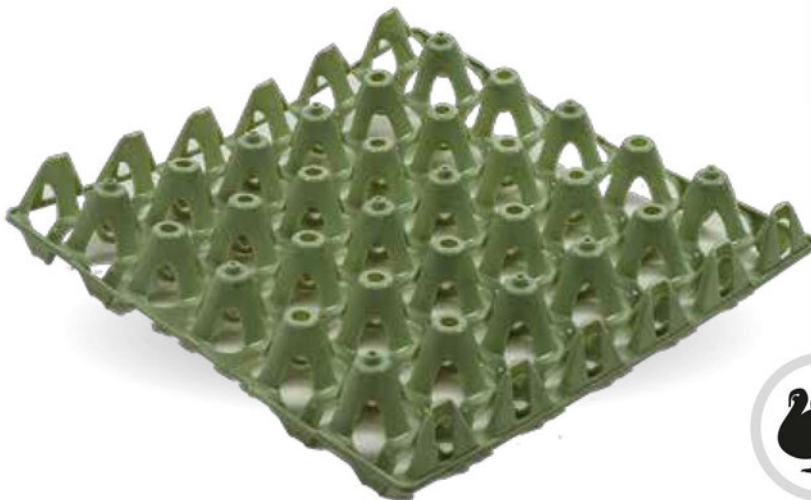

LINDAMATIC - 360 EGGS

Cod. 0401001

Dimensions: 68x37x36 cm
Capacity: 360 eggs
Weight: 2,5 kg
Load resistance: 300 kg
Shipping capacity: 800 pieces + 24.000 egg trays
cartons per 20 ft cnt

EGGS TRANSPORT

GIORDANO POULTRY PLAST S.p.A. reserves the right to modify products' features and data contained in this catalogue, and accepts no liability for errors and/or omissions in the published information

www.poultryplast.com

PLASTIC EGG TRAY - 5x6 JUMBO

Cod. 0410007.03

Outside dimensions: 30x30x h.5,5 cm
Capacity: 30 eggs (65/75 g)
Weight: 0,145 kg
Shipping capacity: 55.000 pieces per 20 ft cnt

PLASTIC EGG TRAY - 5x6 STANDARD

Cod. 0410004.02

Outside dimensions: 30x30x h.5,5 cm
Capacity: 30 eggs (60/65 g)
Weight: 0,145 kg
Shipping capacity: 55.000 pieces per 20 ft cnt

PLASTIC EGG TRAY - 5x4

Cod. 0411005

Outside dimensions: 30x30x h.5,5 cm
Capacity: 20 eggs (over 80 g)
Weight: 0,178 kg
Shipping capacity: 51.000 pieces per 20 ft cnt

EGGS CARGO SYSTEM®

DIVIDER - 120x90 cm

Cod. 0420011.01

PALLET - 120x90 cm

Cod. 0420001

RFID - chip for track&trace