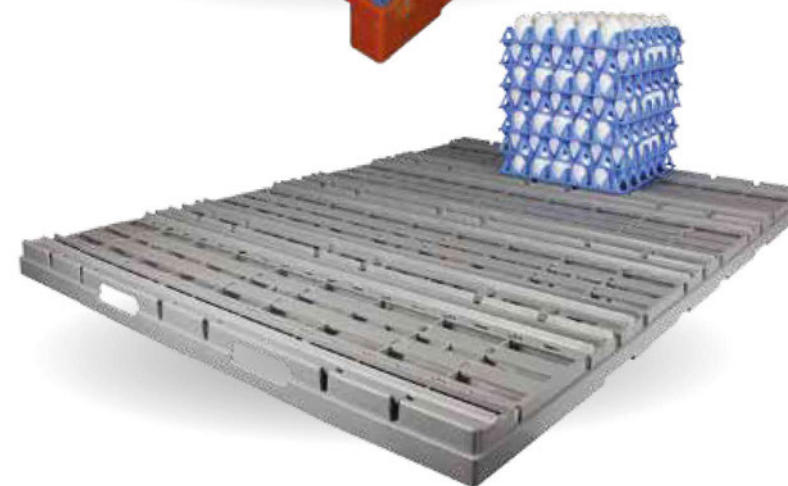

Cod. 0410004.02

Outside dimensions: 30x30x h.5,5 cm
Capacity: 30 eggs (60/65 g)
Weight: 0,145 kg
Shipping capacity: 55.000 pieces per 20 ft cnt

PLASTIC EGG TRAY - 5x4

Cod. 0411005

Outside dimensions: 30x30x h.5,5 cm
Capacity: 20 eggs (over 80 g)
Weight: 0,178 kg
Shipping capacity: 51.000 pieces per 20 ft cnt

EGGS CARGO SYSTEM®

DIVIDER - 120x90 cm

Cod. 0420011.01

PALLET - 120x90 cm

Cod. 0420001

RFID - chip for track&trace