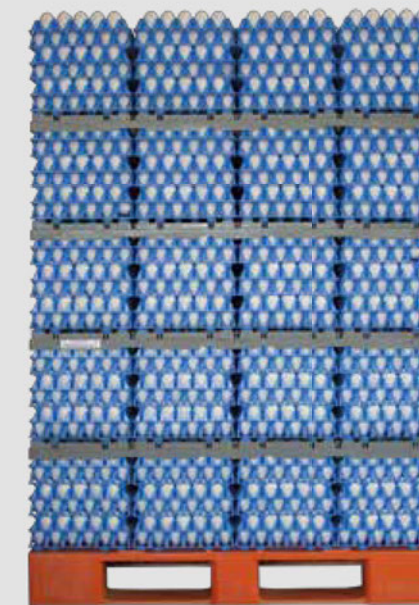

www.poultryplast.com

PLASTIC EGG TRAY - 5x6 JUMBO

Cod. 0410007.03

Outside dimensions: 30x30x h.5,5 cm
Capacity: 30 eggs (65/75 g)
Weight: 0,145 kg
Shipping capacity: 55.000 pieces per 20 ft cnt

PLASTIC EGG TRAY - 5x6 STANDARD

Cod. 0410004.02

Outside dimensions: 30x30x h.5,5 cm
Capacity: 30 eggs (60/65 g)
Weight: 0,145 kg
Shipping capacity: 55.000 pieces per 20 ft cnt

PLASTIC EGG TRAY - 5x4

Cod. 0411005

Outside dimensions: 30x30x h.5,5 cm
Capacity: 20 eggs (over 80 g)
Weight: 0,178 kg
Shipping capacity: 51.000 pieces per 20 ft cnt

EGGS CARGO SYSTEM®

DIVIDER - 120x90 cm

Cod. 0420011.01

PALLET - 120x90 cm

Cod. 0420001

RFID - chip for track&trace