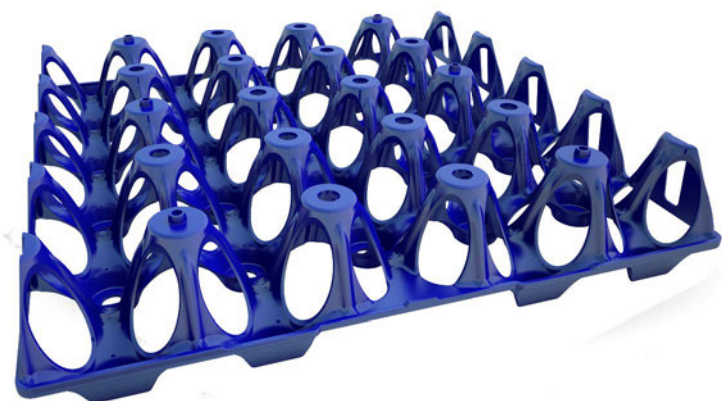

www.poultryplast.com

PLASTIC EGG TRAY - 5x6 JUMBO

Cod. 0410007.03

Outside dimensions: 30x30x h.5,5 cm
Capacity: 30 eggs (65/75 g)
Weight: 0,145 kg
Shipping capacity: 55.000 pieces per 20 ft cnt

PLASTIC EGG TRAY - 5x6 STANDARD

Cod. 0410004.02

Outside dimensions: 30x30x h.5,5 cm
Capacity: 30 eggs (60/65 g)
Weight: 0,145 kg
Shipping capacity: 55.000 pieces per 20 ft cnt

PLASTIC EGG TRAY - 5x4

Cod. 0411005

Outside dimensions: 30x30x h.5,5 cm
Capacity: 20 eggs (over 80 g)
Weight: 0,178 kg
Shipping capacity: 51.000 pieces per 20 ft cnt

EGGS CARGO SYSTEM®

DIVIDER - 120x90 cm

Cod. 0420011.01

PALLET - 120x90 cm

Cod. 0420001

RFID - chip for track&trace